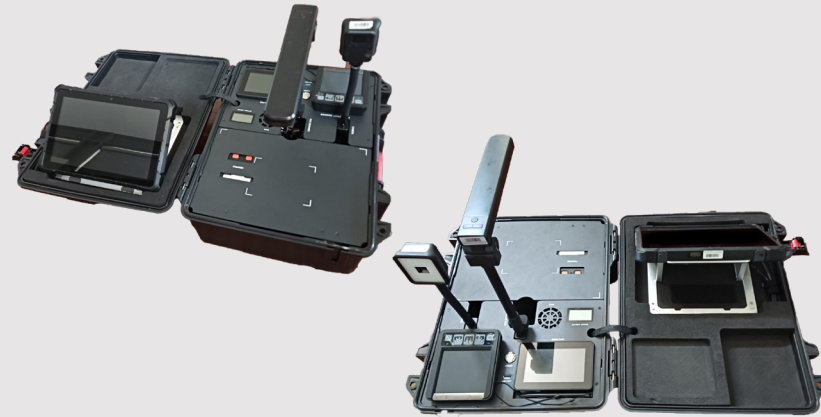

ELECTION LIFE CYCLE

GENERIC VOTER REGISTRATION PROCESS

SUPPORTING TECHNOLOGIES

Electronic Voting Machine

- + Touchscreen display
- + Document scanner
- + Thermal printer with auto cutting system
- + Contact & contactless card reader
- + Headphone jack
- + Internal speaker
- + QR code reader
- + Fingerprint reader
- + USB ports and MicroSD slot
- + Security seal
- + Battery charge indicator

Mobile Biometric Voter Registration System

- + Tablet keyboard
- + Fingers scanner (4 finger)
- + Camera and lighting
- + Signature capture device
- + QR code reader
- + Photo background
- + Battery powered