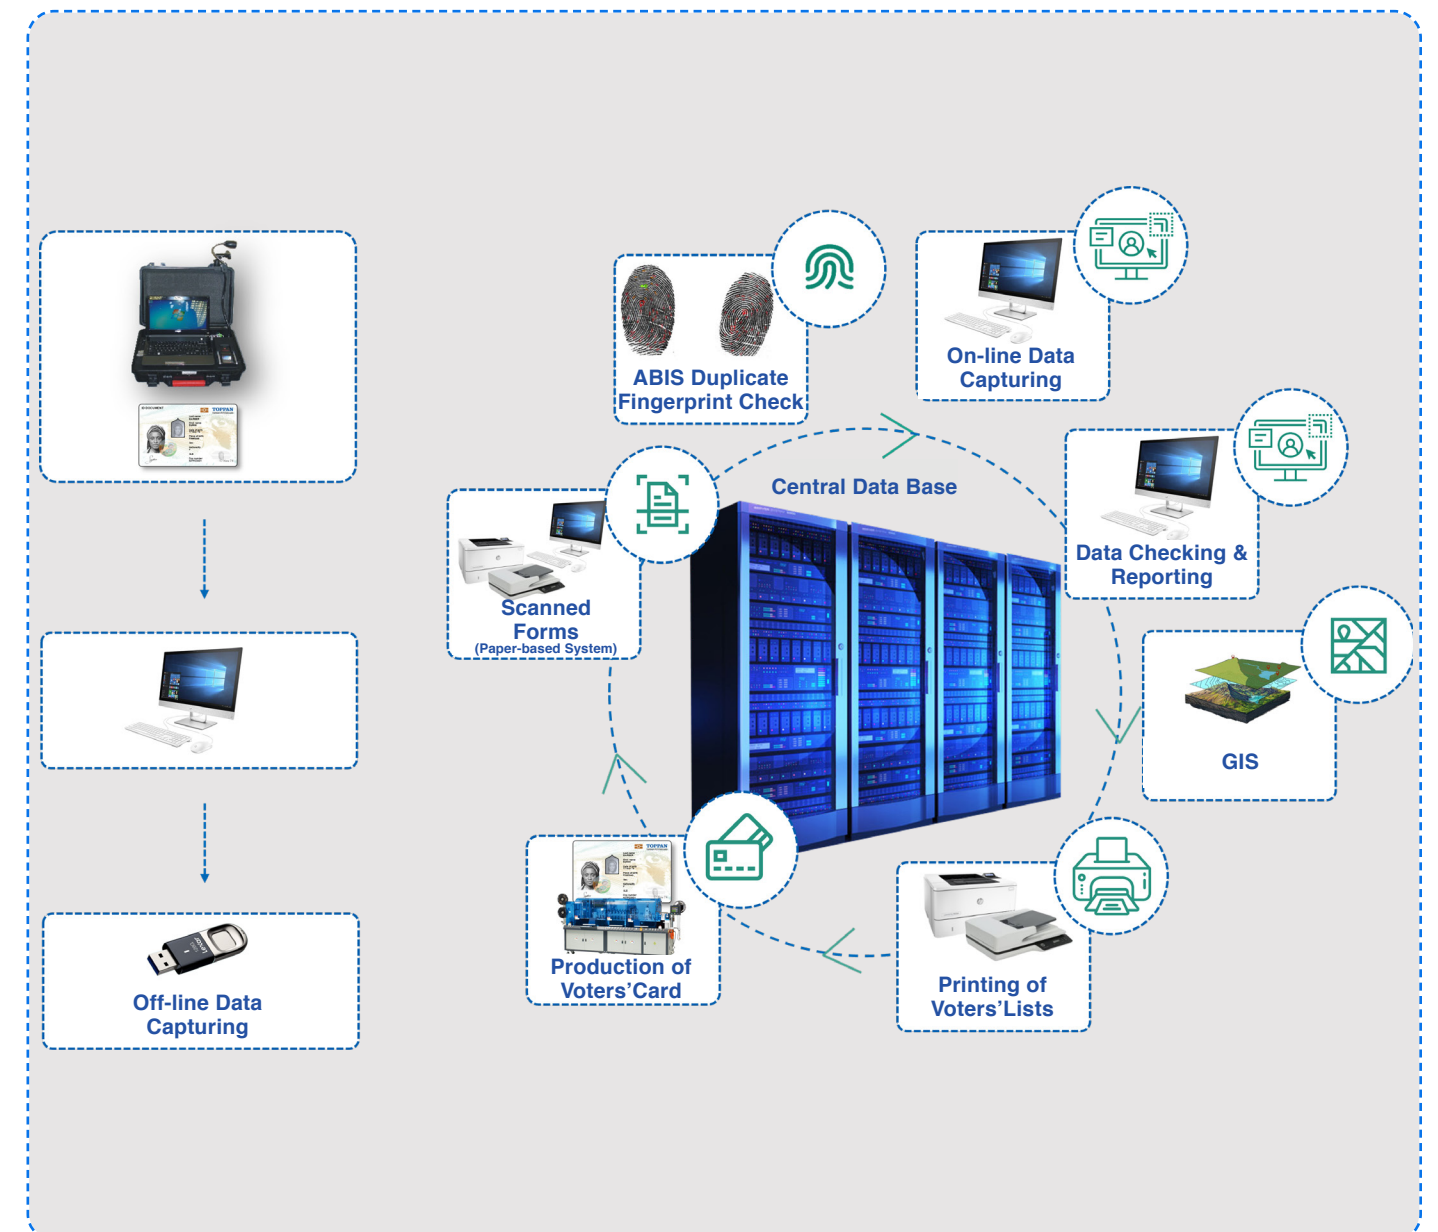

With Toppan Security's secure election systems, elections become more transparent and accurate.

In a world where citizens increasingly demand transparency and democratically elected governments, the services and products offered by TOPPAN Security are becoming more sought after. TOPPAN Security ensures that every government achieves its objective of running a free and fair election through the implementation of secure, transparent, and accurate systems.

CUSTOMISABLE FEATURES

- + District delimitation: boundaries for voting districts are set
- + Training: voting officials are trained on the voting procedures
- + Voter Registration: Takes place at various selected locations
- + District re-delimitation, if necessary
- + Printing of voter lists
- + Party/candidate management
- + Provision of complete voter kits, including stationary, ballot boxes and seals, indelible ink, voting booths, ballot papers, etc.
- + Electronic Voting Machines
- + Support on election day
- + Support with results counting
- + Support with communication to press, parties and the public
- + Support with by-elections
- + Ongoing voter list updating

ELECTION LIFE CYCLE

GENERIC VOTER REGISTRATION PROCESS

SUPPORTING TECHNOLOGIES

Electronic Voting Machine

- + Touchscreen display
- + Document scanner
- + Thermal printer with auto cutting system
- + Contact & contactless card reader
- + Headphone jack
- + Internal speaker
- + QR code reader
- + Fingerprint reader
- + USB ports and MicroSD slot
- + Security seal
- + Battery charge indicator