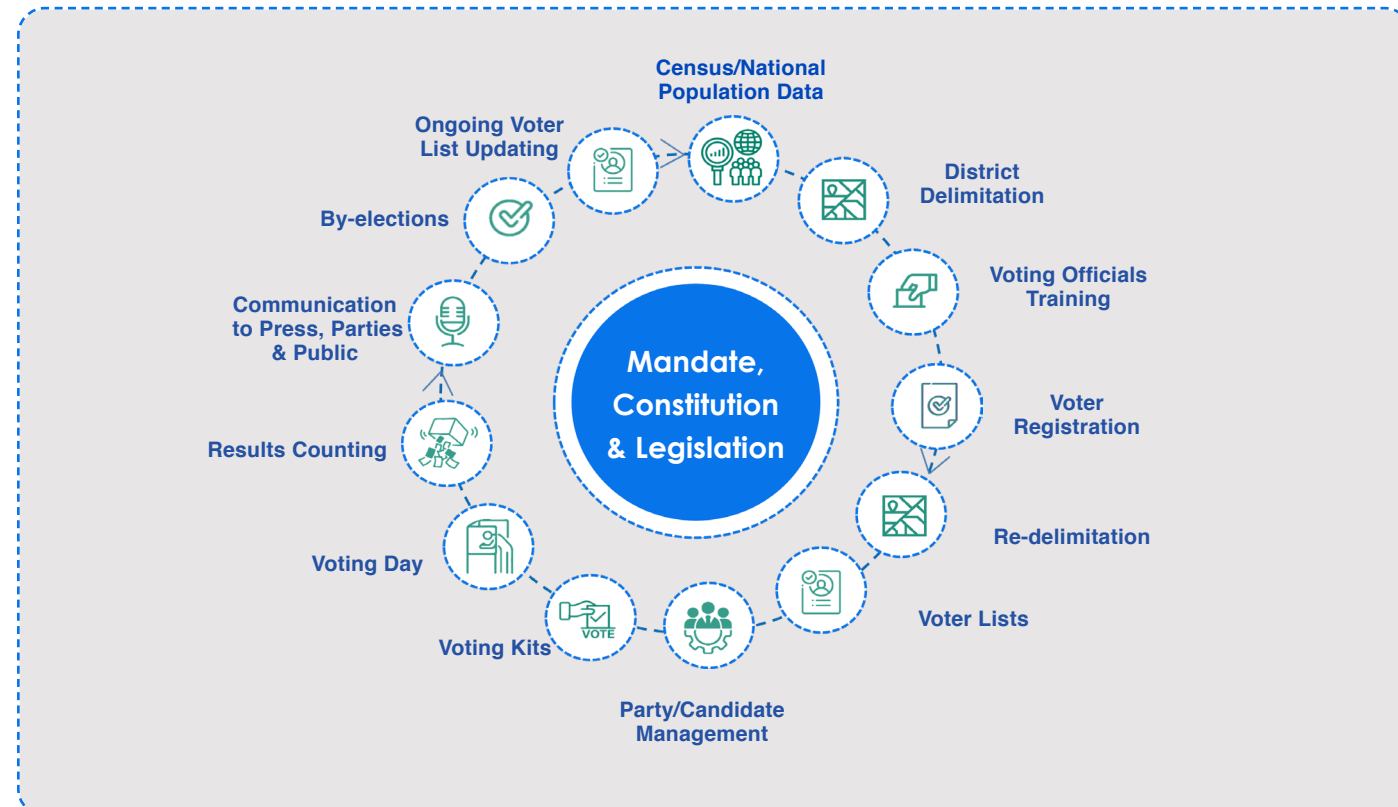

CUSTOMISABLE FEATURES

- + District delimitation: boundaries for voting districts are set
- + Training: voting officials are trained on the voting procedures
- + Voter Registration: Takes place at various selected locations
- + District re-delimitation, if necessary
- + Printing of voter lists
- + Party/candidate management
- + Provision of complete voter kits, including stationary, ballot boxes and seals, indelible ink, voting booths, ballot papers, etc.
- + Electronic Voting Machines
- + Support on election day
- + Support with results counting
- + Support with communication to press, parties and the public
- + Support with by-elections
- + Ongoing voter list updating

ELECTION LIFE CYCLE